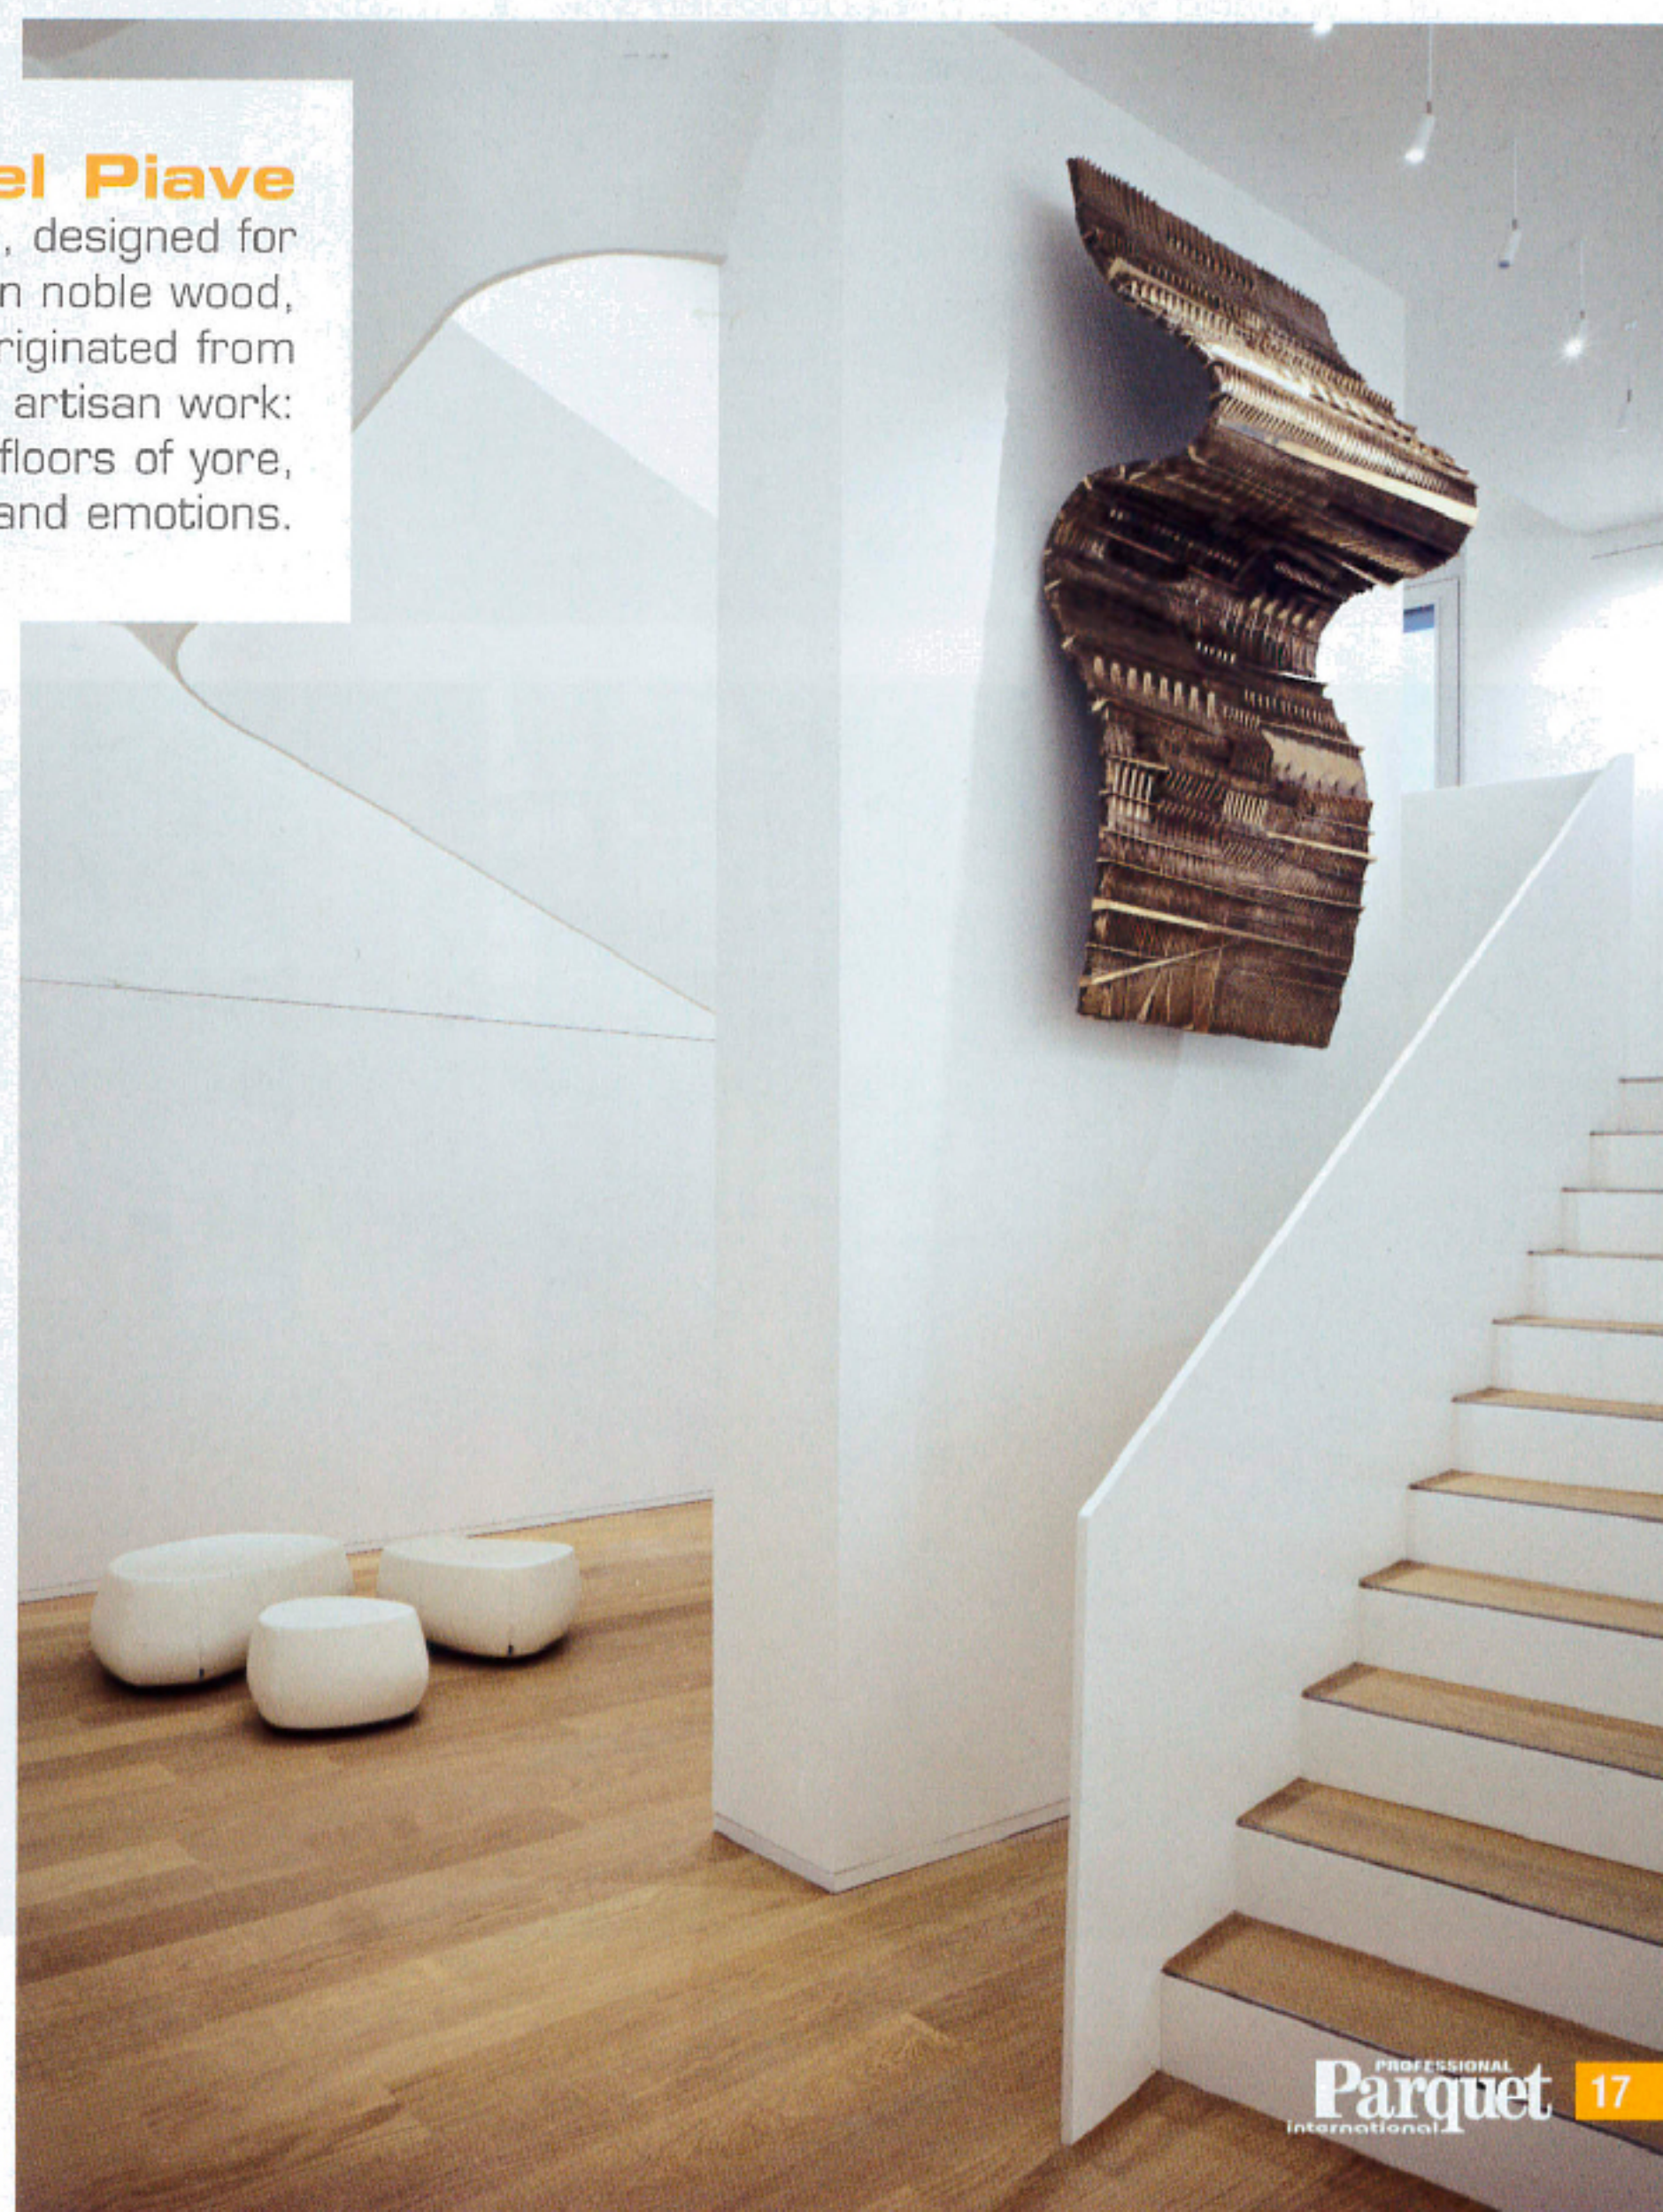

5 millimetri

The 5mm programme from ITLAS extends its natural function to become a complete solution for the home. Meet 5mm, the bathroom project in which the different woods, originally intended to grace floors and walls, become a central, distinguishing element in solutions created for the bathroom. This blend of design and nature espouses concepts of elegance and refinement, focusing on spaces where emotions and intimacy merge.

ITLAS
PAVIMENTI IN LEGNO

Tavole del Piave

Tavole del Piave is a large prefinished three-layer planking, designed for floors, dropped ceilings and claddings. The exposed layer is in noble wood, available in different essences and finishes. This project originated from the cult for tradition, love for wood and predilection for artisan work: a prestigious planking with which Itlas has rediscovered the floors of yore, reintroducing them with the same value and emotions.