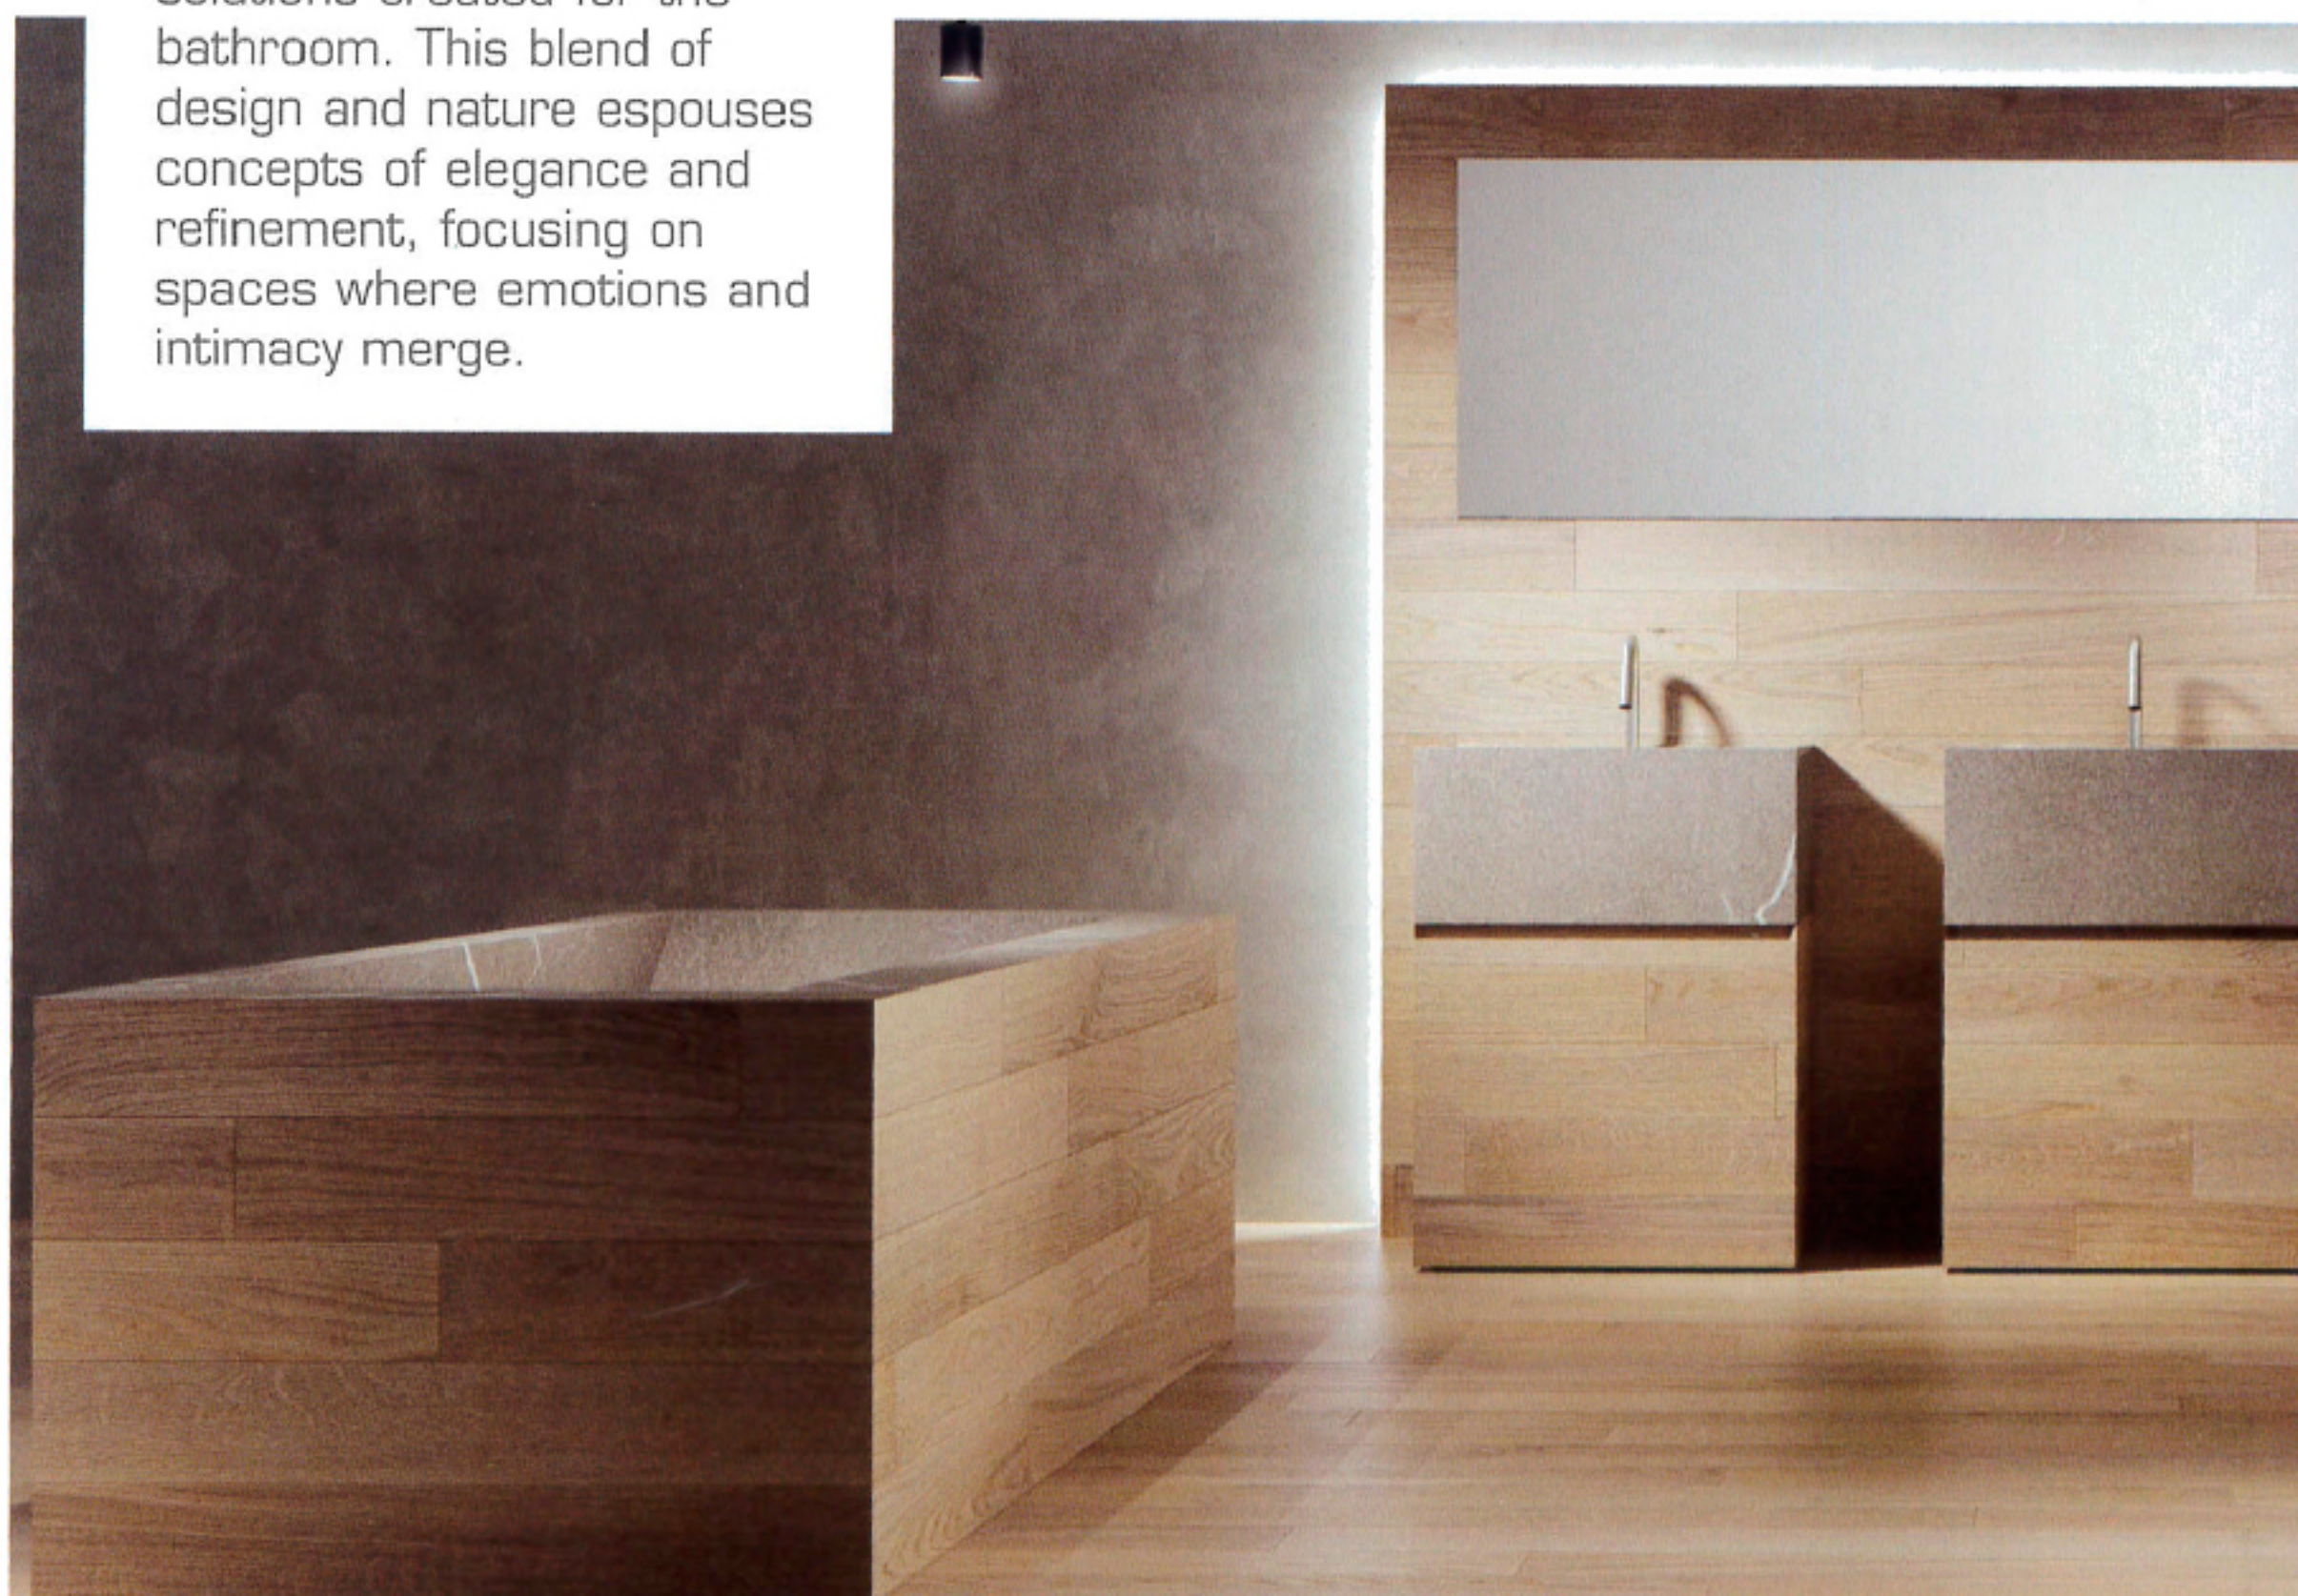

INNOVATION in TRADITION

Itlas is the Italian leader for engineered wooden floors. Its business is based on attention for the environment and starts from a carefully controlled raw material: the wood we use comes from forests that are managed in a correct and responsible way. Assi del Consiglio, Tavole del Piave and Legni del Doge gained the "100% Made in Italy Certificate". Itlas' products are entirely made in Italy, with first-choice natural materials and finished with natural wax or oil or water-based varnish.

5 millimetri

The 5mm programme from ITLAS extends its natural function to become a complete solution for the home. Meet 5mm, the bathroom project in which the different woods, originally intended to grace floors and walls, become a central, distinguishing element in solutions created for the bathroom. This blend of design and nature espouses concepts of elegance and refinement, focusing on spaces where emotions and intimacy merge.

ITLAS
PAVIMENTI IN LEGNO

Tavole del Piave

Tavole del Piave is a large prefinished three-layer planking, designed for floors, dropped ceilings and claddings. The exposed layer is in noble wood, available in different essences and finishes. This project originated from the cult for tradition, love for wood and predilection for artisan work: a prestigious planking with which Itlas has rediscovered the floors of yore, reintroducing them with the same value and emotions.