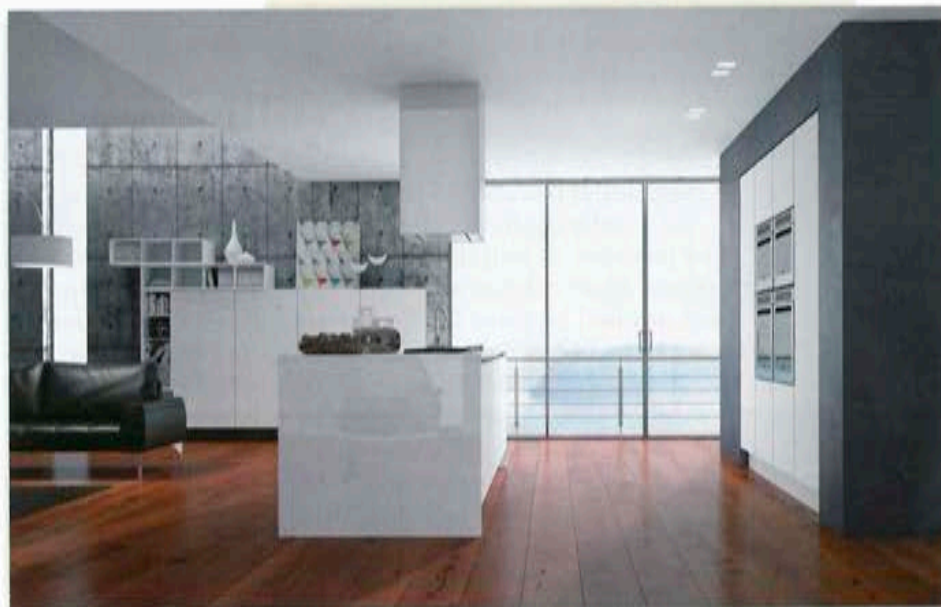

for the latter, the colour is less bright, between grey and dove-grey. They both enhance the typical knots and mottles of beechwood, for a pre-finished three-layer floor totally made in Italy, produced locally, PEFC certified and made with wood from the old Italian forest of Cansiglio. A floor which, thanks to its stable, patented structure, is particularly suited to be used where an underfloor heating system needs to be installed. Both the finishes have names which clearly recall the places, history and splendour of the Serenissima Repubblica di Venezia (Republic of Venice): a choice due not only to the closeness of Itlas' production site to one of the most beautiful and well-known cities in the world, but especially to the fact that the beech wood from this forest was used by the Doges to build oars for the galleys of their fleet. Furthermore, in addition to these two refined novelties,

the company is offering its clients the opportunity to request customised finishes, which are not present in the range offered on the market. These are mostly requested by architects and designers who work closely with Itlas.