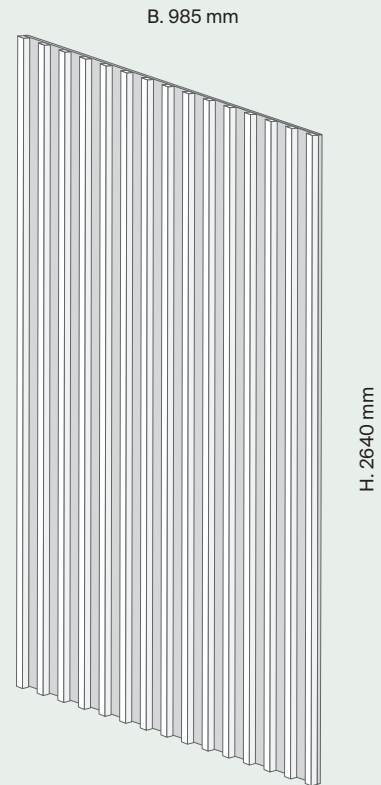

Boiserie — Le Righe Soft

pannello fonoassorbente   Sound absorbent panel

Strato a vista

listelli online industriale
10x6 mm

1st Layer

online industriale strips
10x6 mm

Supporto

pannello fonoassorbente
4 mm

Support

sound absorbent panel
4 mm

Scelta sostenibile

rovere online industriale della linea ecos nasce da un processo di lavorazione che permette di ridurre al minimo gli sprechi di lavorazione, rivalorizzando gli stessi e contenendo lo spreco di materia prima.

Sustainable choice

oak online Industriale of collection Ecos comes from a production that minimizes the use of raw material and gives new value to processing waste

spessore / thickness 10 mm

Finiture / finishes

rovere / oak

P001 Prelevigato