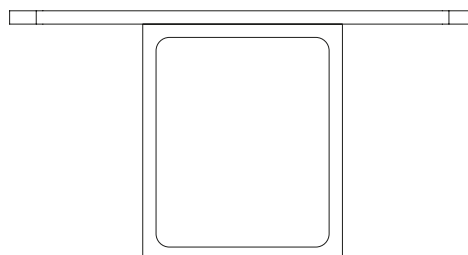

Mayfair

SEDIA "MANGO" - "MANGO" CHAIR

PAG. 25

DIMENSIONI - DIMENSIONS

W 51 cm x H 82 cm x D 63 cm

Front

Side

Finiture: Rovere Naturale - Rovere tinto
Finishes: Natural Oak - Dyed Oak

51

POLTRONCINA "KYOTO" - "KYOTO" EASY-CHAIR

DIMENSIONI - DIMENSIONS

W 57 cm x H 81 cm x D 60 cm

Front

Side

Finiture: Rovere Naturale - Rovere tinto
Finishes: Natural Oak - Dyed Oak

Tribeca

TAVOLO RETTANGOLARE - RECTANGULAR DINING TABLE

PAG. 25

DIMENSIONI - DIMENSIONS

W 200 cm x H 75 cm x D 100 cm

W 240 cm x H 75 cm x D 120 cm

Side

Front

Finiture: Rovere Naturale - Rovere tinto Blu, Rosso, Melanzana e Nero
Finishes: Natural Oak - Oak, stained Blue, Red, Aubergine or Black

52

TAVOLO QUADRATO - SQUARE DINING TABLE

DIMENSIONI - DIMENSIONS

W 140 cm x H 75 cm x D 140 cm

Finiture: Rovere Naturale - Rovere tinto Blu, Rosso, Melanzana e Nero
Finishes: Natural Oak - Oak, stained Blue, Red, Aubergine or Black