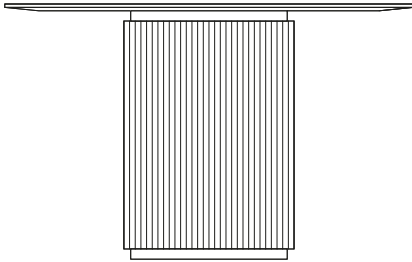

Monti

TAVOLO ROTONDO - ROUND DINING TABLE

DIMENSIONI - DIMENSIONS

Ø 130 cm x H 75

Finiture: Rovere Naturale - Rovere tinto Nero - Noce Canaletto
Finishes: Natural Oak - Black-stained Oak - Canaletto Walnut

Metalli: Cromo - Ottone - Matte Black
Metals: Chrome - Brass - Matte Black

55