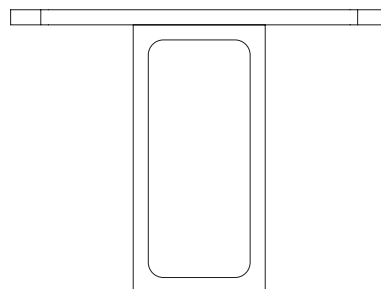

Mayfair

SEDIA "MANGO" - "MANGO" CHAIR

PAG. 25

DIMENSIONI - DIMENSIONS

W 51 cm x H 82 cm x D 63 cm

Front

Side

Finiture: Rovere Naturale - Rovere tinto
Finishes: Natural Oak - Dyed Oak

51

POLTRONCINA "KYOTO" - "KYOTO" EASY-CHAIR

DIMENSIONI - DIMENSIONS

W 57 cm x H 81 cm x D 60 cm

Front

Side

Finiture: Rovere Naturale - Rovere tinto
Finishes: Natural Oak - Dyed Oak

Tribeca

TAVOLO RETTANGOLARE - RECTANGULAR DINING TABLE

PAG. 25

DIMENSIONI - DIMENSIONS

W 200 cm x H 75 cm x D 100 cm

W 240 cm x H 75 cm x D 120 cm

Side

Front

Finiture: Rovere Naturale - Rovere tinto Blu, Rosso, Melanzana e Nero
Finishes: Natural Oak - Oak, stained Blue, Red, Aubergine or Black

52

TAVOLO QUADRATO - SQUARE DINING TABLE

DIMENSIONI - DIMENSIONS

W 140 cm x H 75 cm x D 140 cm

Finiture: Rovere Naturale - Rovere tinto Blu, Rosso, Melanzana e Nero
Finishes: Natural Oak - Oak, stained Blue, Red, Aubergine or Black