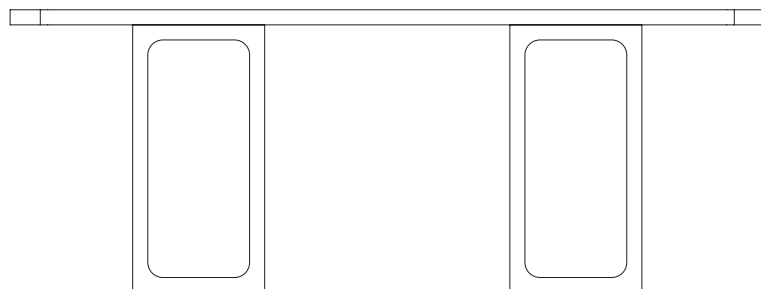

Mayfair

SEDIA "MANGO" - "MANGO" CHAIR

PAG. 25

DIMENSIONI - DIMENSIONS

W 51 cm x H 82 cm x D 63 cm

Front

Side

Finiture: Rovere Naturale - Rovere tinto
Finishes: Natural Oak - Dyed Oak

51

POLTRONCINA "KYOTO" - "KYOTO" EASY-CHAIR

DIMENSIONI - DIMENSIONS

W 57 cm x H 81 cm x D 60 cm

Front

Side

Finiture: Rovere Naturale - Rovere tinto
Finishes: Natural Oak - Dyed Oak

Tribeca

TAVOLO RETTANGOLARE - RECTANGULAR DINING TABLE

PAG. 25

DIMENSIONI - DIMENSIONS

W 200 cm x H 75 cm x D 100 cm

W 240 cm x H 75 cm x D 120 cm

Side

Front

Finiture: Rovere Naturale - Rovere tinto Blu, Rosso, Melanzana e Nero
Finishes: Natural Oak - Oak, stained Blue, Red, Aubergine or Black

52

TAVOLO QUADRATO - SQUARE DINING TABLE

DIMENSIONI - DIMENSIONS

W 140 cm x H 75 cm x D 140 cm

Finiture: Rovere Naturale - Rovere tinto Blu, Rosso, Melanzana e Nero
Finishes: Natural Oak - Oak, stained Blue, Red, Aubergine or Black